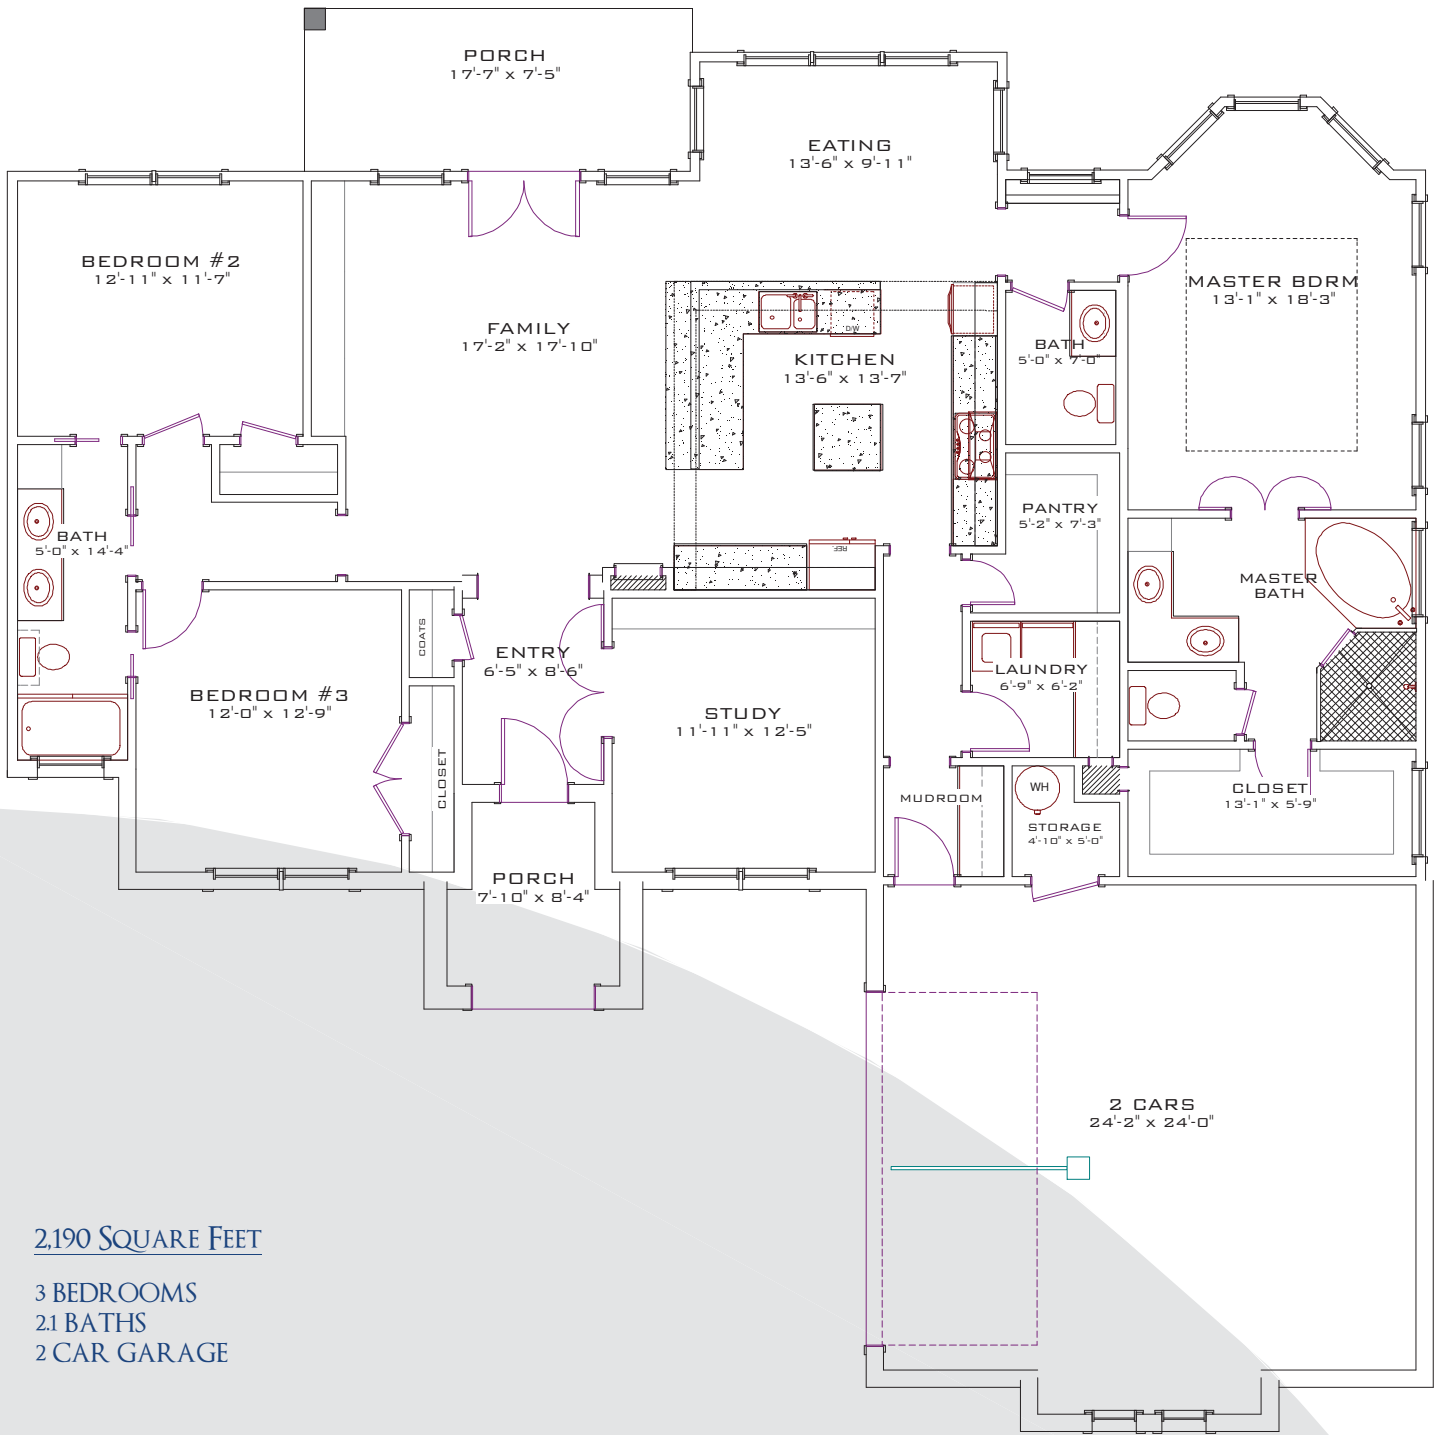

Glenwood Homes

At Preston Club

2,190 SQUARE FEET

3 BEDROOMS
2.1 BATHS
2 CAR GARAGE

ROSEWOOD 9

Glenwood Homes

At Preston Club

ELEVATION - A

ROSEWOOD 9